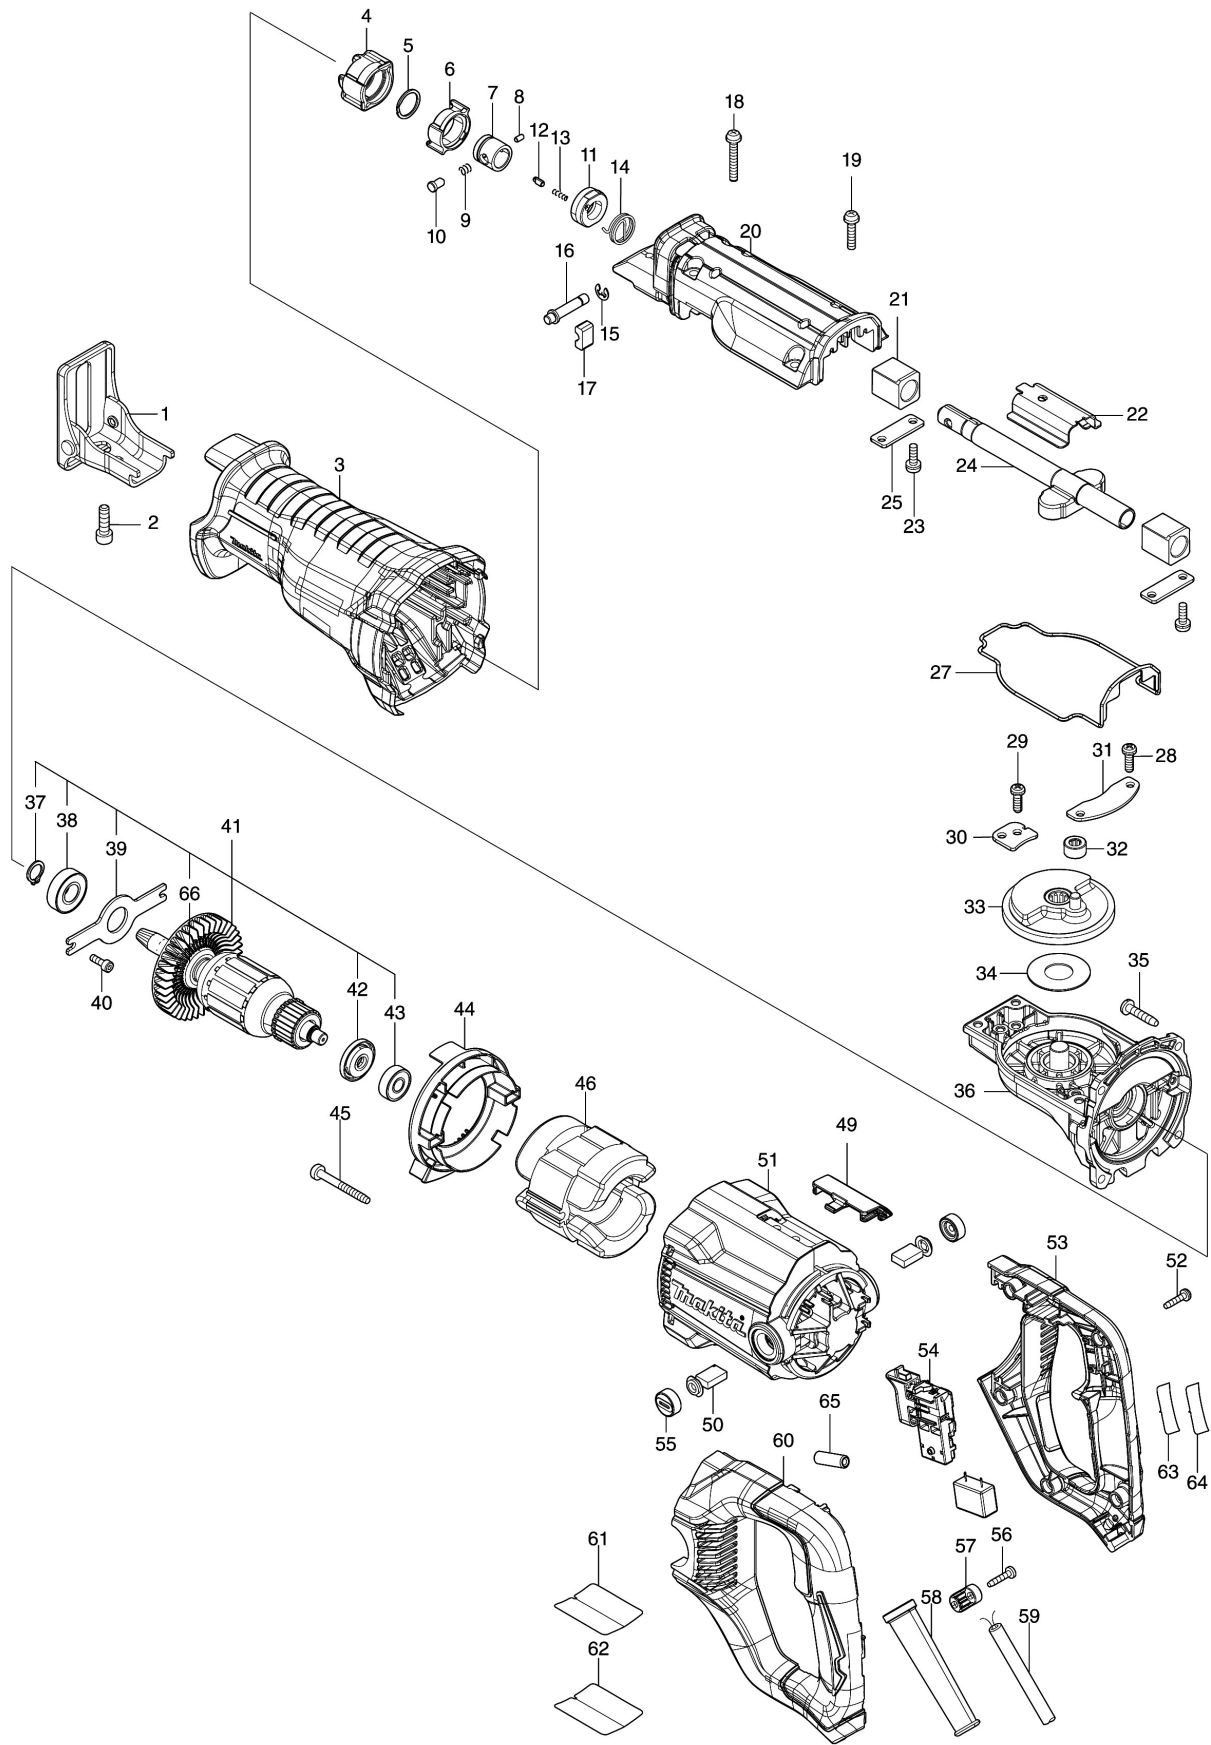

모델명 : JR3051T

모델명 : JR3051T

도번	부품코드	품명	단위	소요량
001	162704-3	SHOE	EA	1
002	265844-7	HEX. SOCKET HEAD BOLT M6X20	PC.	1
003	422537-1	INSULATION COVER	EA	1
004	422223-4	PROTECTOR	EA	1
005	257430-8	RETAINING RING (EXT)18	EA	1
006	310848-5	DRIVING SLEEVE	EA	1
007	327043-0	GUIDE SLEEVE	EA	1
008	268094-3	PIN 3	EA	1
009	234381-2	COMPRESSION SPRING 6	EA	1
010	256569-4	SHOULDER PIN 5	EA	1
011	458968-8	CONNECTING SLEEVE	EA	1
012	310912-2	PUSH PIN	EA	1
013	232472-3	COMPRESSION SPRING 2	EA	1
014	233594-2	TOPSION SPRING 17	EA	1
015	961018-5	STOP RING E-5	EA	1
016	256934-7	COLLARED PIN 6	EA	1
017	327441-8	BLOCK	EA	1
018	911258-5	PAN HEAD SCREW M5X35	PC	2
019	911243-8	PAN HEAD SCREW M5X25	EA	2
020	140R13-8	GEAR HOUSING COVER COMPLETE	EA	1
020-1	213174-0	X RING 14	EA	1
021	214169-6	PLANE BEARING 14	EA	2
022	347596-3	SLIDE PLATE	EA	1
023	911225-0	PAN HEAD SCREW M5X16	PC	4
024	162705-1	SLIDER	EA	1
025	341462-6	PLATE	PC	2
027	422538-9	SEAL RING	EA	1
028	911225-0	PAN HEAD SCREW M5X16	PC	2
29	911225-0	PAN HEAD SCREW M5X16	PC	2
30	347597-1	GEAR PLATE A	EA	1
31	346715-8	GEAR PLATE	EA	1
32	212959-1	NEEDLE BEARING 708	PC	1
33	140R15-4	GEAR COMPLETE	EA	1
34	267290-0	FLAT WASHER 18	EA	1
35	266459-3	TAPPING SCREW 5X25	PC.	4
36	140R12-0	GEAR HOUSING COMPLETE	EA	1
37	961052-5	RETAINING RING S-12	EA	1
38	210105-0	BALL BEARING 6001LLU	EA	1
39	285036-2	BEARING RETAINER 80	EA	1
40	265353-6	HEX SOCKET HEAD BOLT M4X12	PC	2
41	511A03-0	ARMATURE ASSY 220-240V	EA	1
42	681644-1	INSULATED WASHER	PC	1
43	210029-0	BALL BEARING 608ZZ	PC	1
44	459919-4	BAFFLE PLATE	EA	1
45	266056-5	TAPPING SCREW.FLANGE.PT.5X45	PC	2
46	521893-7	FIELD ASSY 220V	EA	1
046-1	654020-2	RING TERMINAL	PC	2
49	459920-9	HOOK COVER	EA	1
50	B-80379	CARBON BRUSH SET CB-303A	SET	1