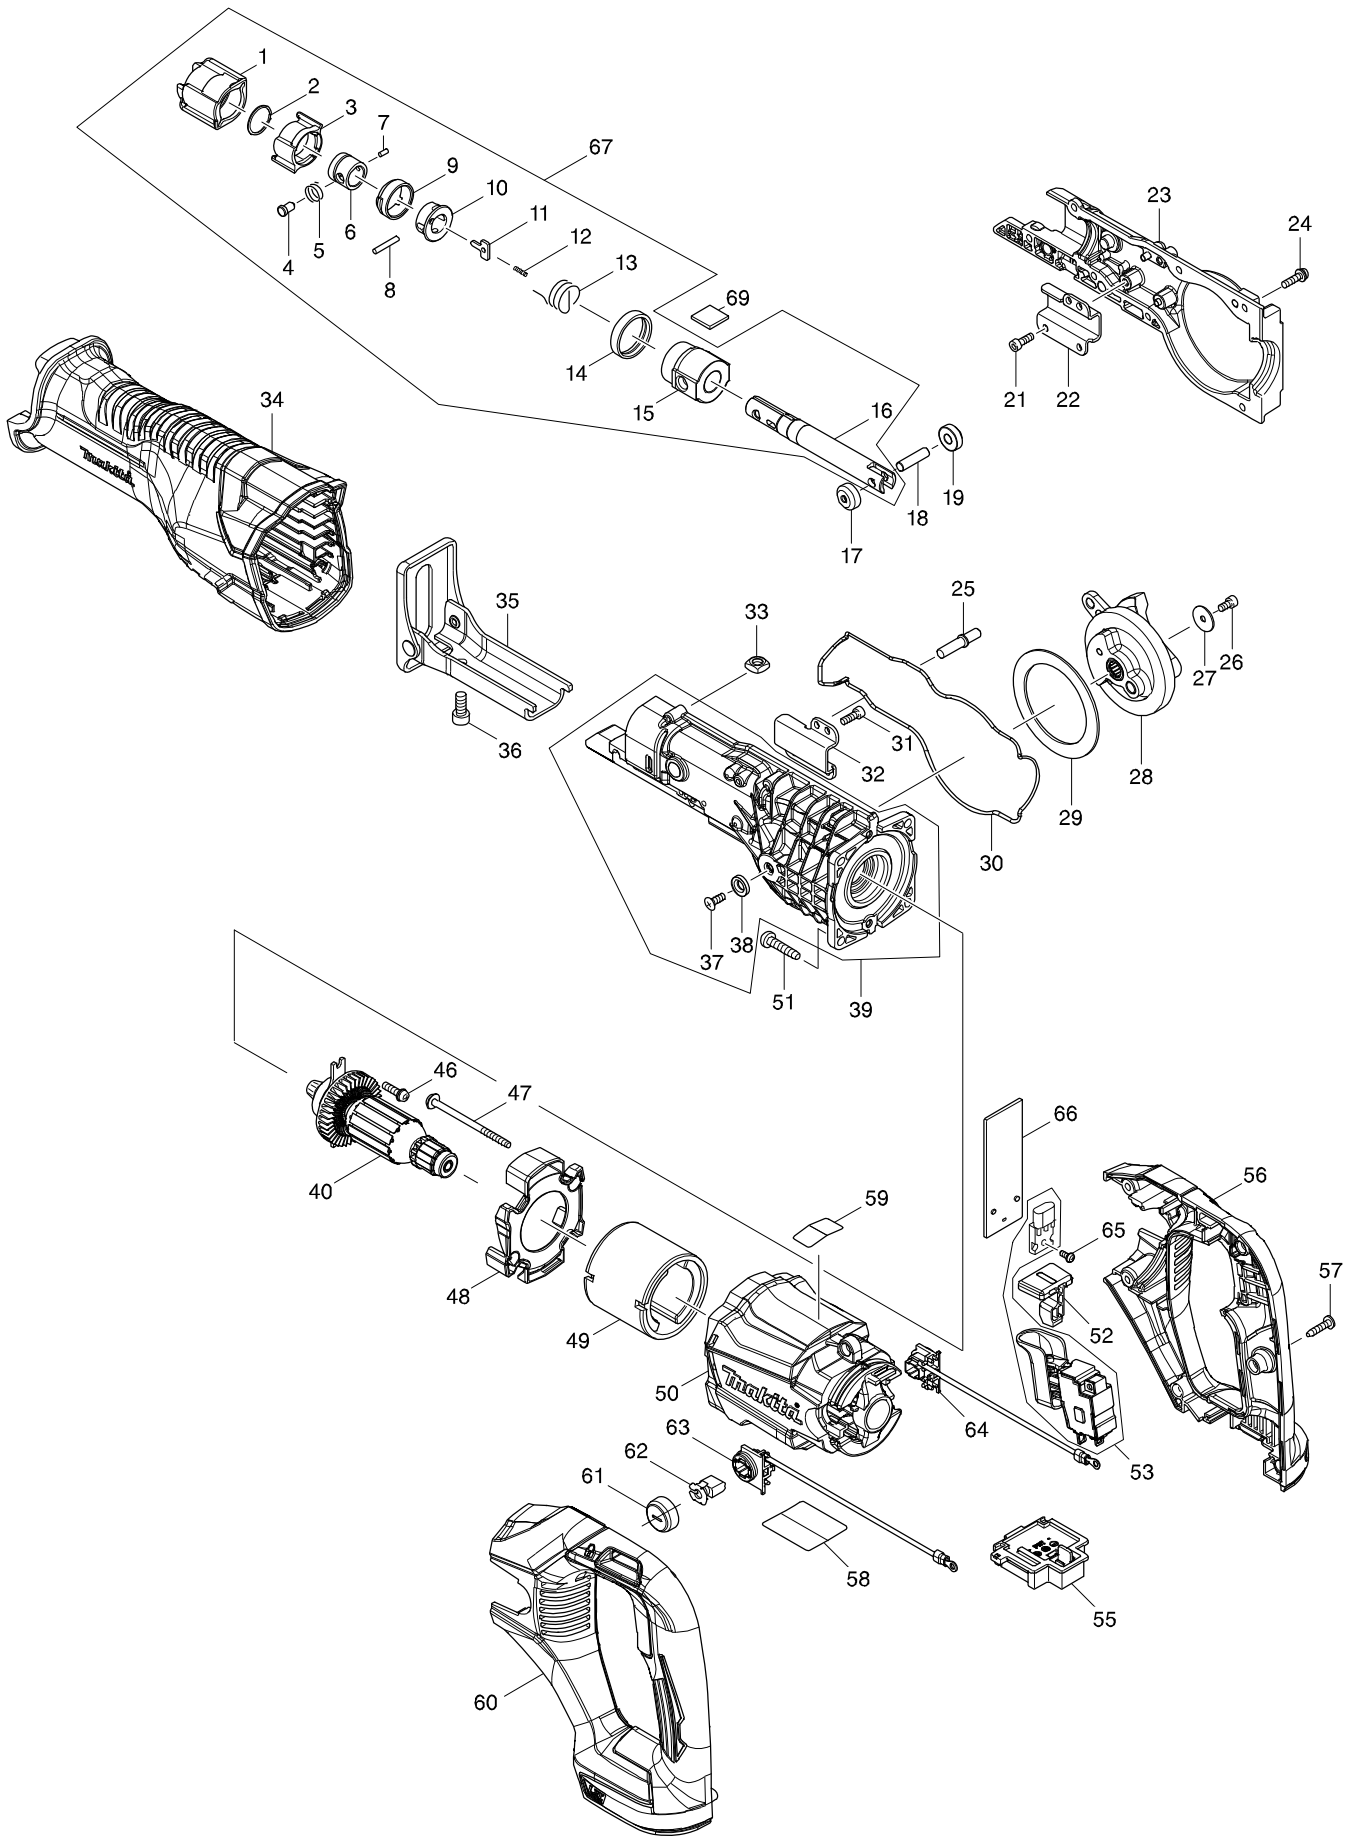

모델번호 DJR186 CORDLESS RECIPRO SAW

모델명 : DJR186

도번	부품코드	품명	단위
1	424763-8	PROTECTOR	EA
2	257952-8	RETAINING RING (EXT) 18	EA
3	310662-9	DRIVING SLEEVE	EA
4	256569-4	SHOULDER PIN 5	EA
5	234381-2	COMPRESSION SPRING 6	EA
6	331720-8	GUIDE SLEEVE	EA
7	268094-3	PIN 3	EA
8	256158-5	PIN 3	PC
9	417791-0	DRIVING SLEEVE GUIDE	PC
10	418311-3	SLEEVE	PC
11	345214-7	PUSH PLATE	EA
12	233025-1	COMPRESSION SPRING 2	PC
13	231687-9	TORSION SPRING 17	PC
14	424762-0	RUBBER RING	EA
15	143365-8	SLIDER GUIDE COMPLETE	EA
015-1	213151-2	OIL SEAL 14	PC
015-2	213174-0	X RING 14	EA
16	161376-1	SLIDER	EA
17	310663-7	ROLLER	EA
18	268341-2	PIN 6	EA
19	310663-7	ROLLER	EA
21	922117-8	HEX. SOCKET HEAD BOLT M4X12	PC.
22	346936-2	ROD GUIDE R	EA
23	143381-0	GEAR HOUSING R COMPLETE	EA
24	911128-8	PAN HEAD SCREW M4X16	EA
25	256567-8	SHOULDER PIN 6-8	EA
26	922107-1	HEX. SOCKET HEAD BOLT M4X8	PC
27	267491-0	FLAT WASHER 4	EA
28	143377-1	GEAR COMPLETE	EA
29	267490-2	FLAT WASHER 54	EA
30	424764-6	SEAL RING	EA
31	922117-8	HEX. SOCKET HEAD BOLT M4X12	PC.
32	346935-4	ROD GUIDE L	EA
33	252157-5	SQUARE NUT M6	EA
34	424768-8	INSULATION COVER	EA
35	161375-3	SHOE	EA
36	265531-8	HEX. SOCKET HEAD BOLT M6X14	EA
37	912112-6	COUNTERSUNK HEAD SCREW M4X10	PC
38	253825-3	FLAT WASHER 6	PC
39	123511-9	GEAR HOUSING L ASSEMBLY	EA
40	519392-1	ARMATURE ASSY 18V	EA
41	961055-9	RETAINING RING S-15	PC
42	211247-3	BALL BEARING 6002DDW	EA
43	227650-8	SPIRAL BEVEL GEAR 7	EA
44	285740-3	BEARING RETAINER 66	EA
45	210062-2	BALL BEARING 607ZZ	PC
46	911128-8	PAN HEAD SCREW M4X16	EA
47	266292-3	TAPPING SCREW 4X65	PC
48	456207-0	BAFFLE PLATE	EA
49	638571-3	YOKE UNIT	PC
50	456206-2	MOTOR HOUSING	EA
51	266041-8	TAPPING SCREW FLANGE PT 5X25	EA
52	456208-8	LOCK OFF BUTTON	EA
53	650760-0	SWITCH TG573FSB-9V	EA
55	644809-6	TERMINAL	EA
56	183C49-4	HANDLE SET	EA