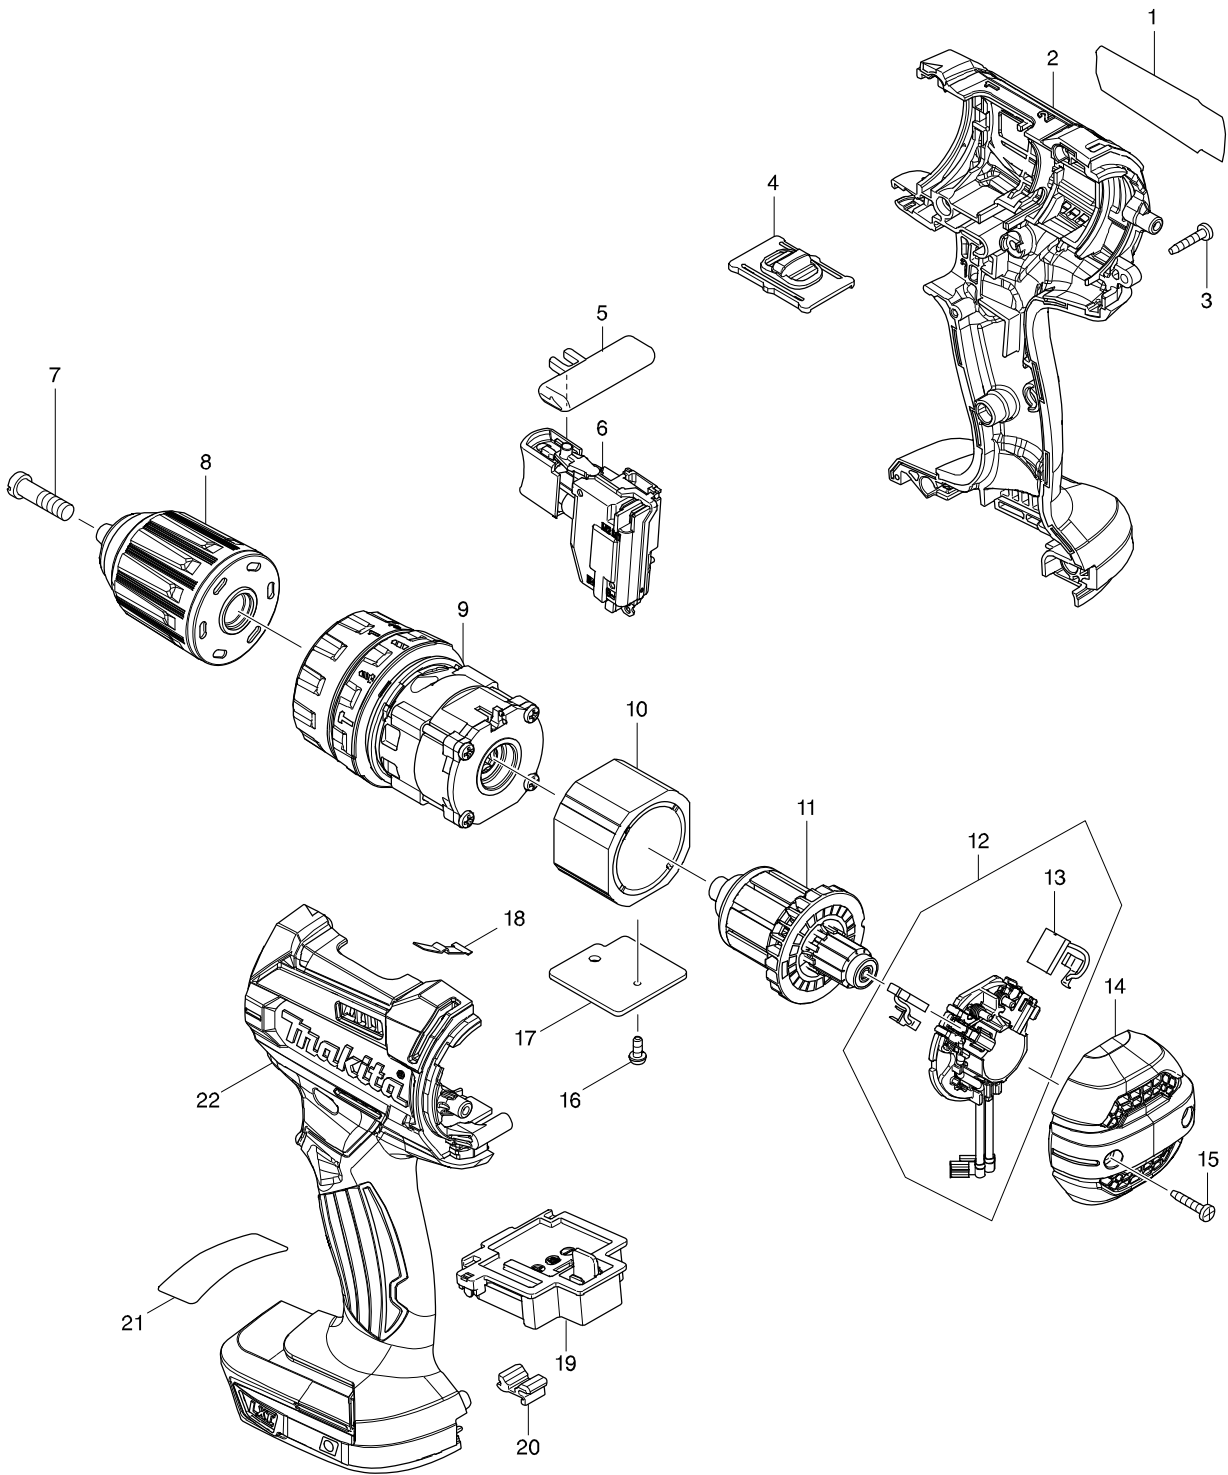

모델번호 DHP482 CORDLESS HAMMER DRIVER DRILL

모델명 : DHP482

도번	부품코드	품명	단위
1	851E32-8	DHP482 NAME PLATE	EA
2	183B65-0	HOUSING SET	EA
002A	183G75-7	HOUSING SET	SET
3	266429-2	TAPPING SCREW 3X16	PC.
4	123442-2	SPEED CHANGE LEVER ASSEMBLY	EA
004-1	233438-6	COMPRESSION SPRING 4	PC.
5	419041-9	F/R CHANGE LEVER	PC
6	632F27-4	SWITCH UNIT	EA
7	251468-5	FLAT HEAD SCREW M6X22	PC
8	766027-7	KEYLESS DRILL CHUCK 13	EA
9	123443-0	GEAR ASSEMBLY	EA
10	632J70-7	YOKE UNIT	EA
11	619380-9	ARMATURE	EA
12	632F21-6	BRUSH HOLDER COMPLETE	EA
13	195021-6	CARBON BRUSH CB-440	SET
14	456099-7	REAR COVER	EA
15	266429-2	TAPPING SCREW 3X16	PC.
16	652066-2	PAN HEAD SCREW M3X9 WITH W	EA
17	689070-8	HEAT SINK	PC
18	232182-2	LEAF SPRING	PC
19	644808-8	TERMINAL FOR BHP458	PC.
20	424476-1	CUSHION	PC.
22	183B65-0	HOUSING SET	EA
022A	183G75-7	HOUSING SET	SET
A01	251314-2	SCREW M4X12	EA
A02	346317-0	HOOK	PC.
A03	784637-8	BIT 2-45	PC